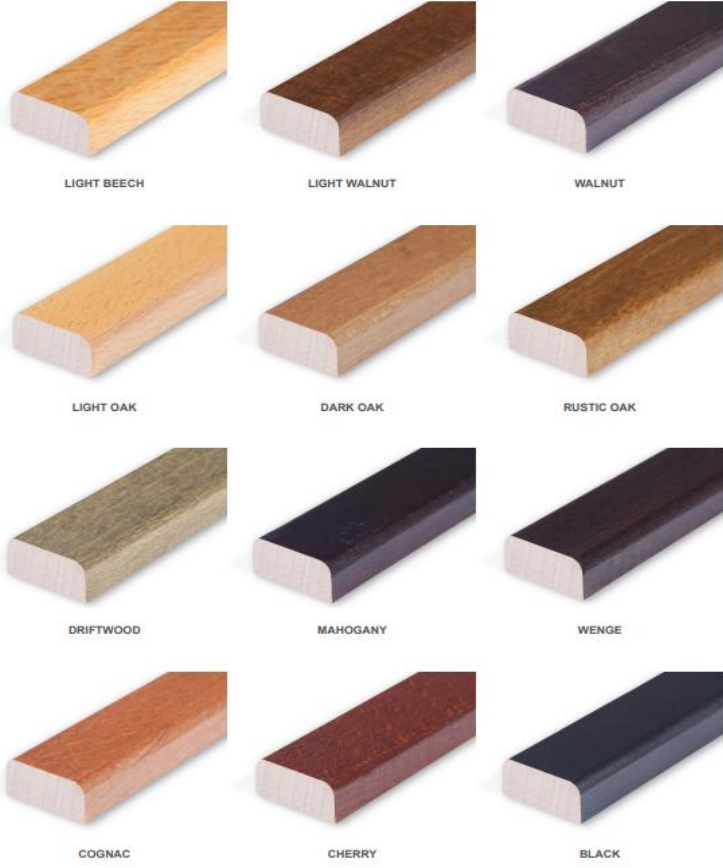

Merano Arm Chair (Float Button)

Specifications

SKU	600-502
Height (mm)	850
Width (mm)	640
Depth (mm)	550
Seat Height (mm)	480
QTY Per Pallet	6
Weight	11.50Kg
MOQ	6
Material	Beechwood

FRAME FINISHES

VENETO FAUX LEATHERS